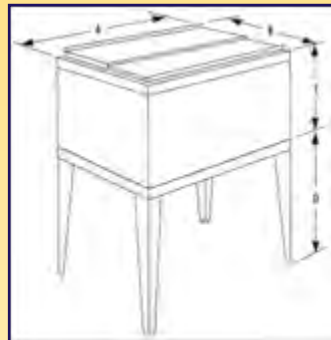

ICE CHESTS

Keep it Cool with Taprite Ice Chests!

- All stainless steel construction
- Guaranteed void-free, foamed-in-place insulation
- Available with sealed-in 7,8,9 circuit cold plates

Ice chests available in Free Standing and Drop-In
 Sizes include 60, 80, 100lbs capacities.

Free Standing Options

Options	Ice Capacity	A	B	C	D
1522	60lbs	22"	15"	14 1/4"	19 1/4"
2123	80lbs	23"	21"	14 1/4"	19 1/4"
2123	100lbs	23"	21"	18 1/4"	15 1/4"

Drop-In Options

Options	Ice Capacity	A	B	C	D	E
1522	60lbs	23 7/8"	16 7/8"	14 1/4"	22"	15"
2123	80lbs	24 3/4"	22 3/4"	14 1/4"	23"	21"
2123	100lbs	24 3/4"	22 3/4"	18 1/4"	23"	21"

Free Standing

Knock Down Leg Stand

Drop-In

ICE CHESTS

Free Standing Ice Chest - Stainless steel construction; complete with lids.

Model Number	Description
FS-1522-7	15" X 22" Ice chest with 7 circuit pre-mix cold plate Ice Capacity - 60 lbs.
FS-1522-8	15" X 22" Ice Chest with 8 circuit post-mix cold plate Ice Capacity - 60 lbs
FS-2123-7	21" X 23" Ice Chest with 7 circuit pre-mix cold plate Ice Capacity - 80lbs
FS-2123-9	21" X 23" Ice Chest with 9 circuit post-mix cold plate Ice Capacity - 80 lbs
FS-2123-9-100	21" X 23" Ice Chest with 9 circuit post-mix cold plate Ice Capacity - 100 lbs